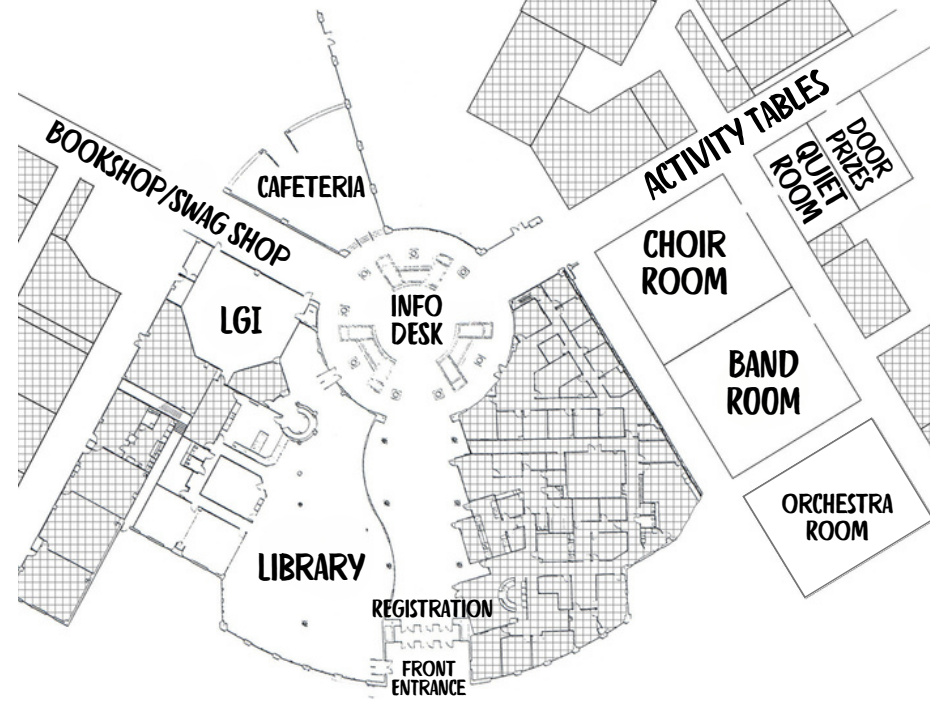

WELCOME TO TEENBOOKCON 2024

SATURDAY, MARCH 23RD, 2024

ALIEF TAYLOR HIGH SCHOOL

→
EVENT
PARKING
LOT

WWW.TEENBOOKCON.ORG

FOOD
TRUCKS

REGISTRATION

GYM #2
SIGNING LINES
LAST NAMES L-Z

GYM #1
SIGNING LINES
LAST NAMES A-K

NO ACTIVITIES PAST HERE

FOLLOW US ON SOCIAL MEDIA
@TEENBOOKCON AND USE THE
HASHTAG #TEENBOOKCON24

THANKS TO OUR 2024 SPONSORS

TEENBOOKCON 2024 MAP

2024 TEENBOOKCON SCHEDULE

TIME	EVENT	LOCATION
12:50 - 1:30 PM	Breakout Sessions - Panel 3	
	How to Tell a Story Liselle Sambury, Huda Fahmy, John Schu, Dale Walls	Choir
	Teens are the Best Audience Tony Keith Jr., Melissa Landers, Tahereh Mafi, Talia Tucker	Theater
	From the Heart Bethany Baptiste, Kamilah Cole, Mason Deaver	Band
1:45 - 2:25 PM	Breakout Sessions - Panel 4	
	Let the Pictures Tell the Story Huda Fahmy, Ngozi Ukazu	Band
	Detours Melissa Albert, Liselle Sambury, Kristen Simmons, Talia Tucker	Theater
	This Above All Faridah Àbíké-Íyímídé, Tony Keith Jr., Axie Oh	Choir
	Love & Magic Gabi Burton, Jason June, Brittany N. Williams	LGI
2:40 - 3:20 PM	Breakout Sessions - Panel 5	
	Loopholes and Second Chances Kim Johnson, Melissa Landers, Kristen Simmons, Ngozi Ukazu	Band
	It's....Complicated Carolina Ixta, Tahereh Mafi, John Schu, Edward Underhill	Theater
	What the Heart Wants Bethany Baptiste, Mason Deaver, Brittany N. Williams	Choir
	That's the Plan Kamilah Cole, Ellen Oh, Dale Walls	LGI
3:30 - 4:15 PM	Author Signing Lines	Gym 1 & 2