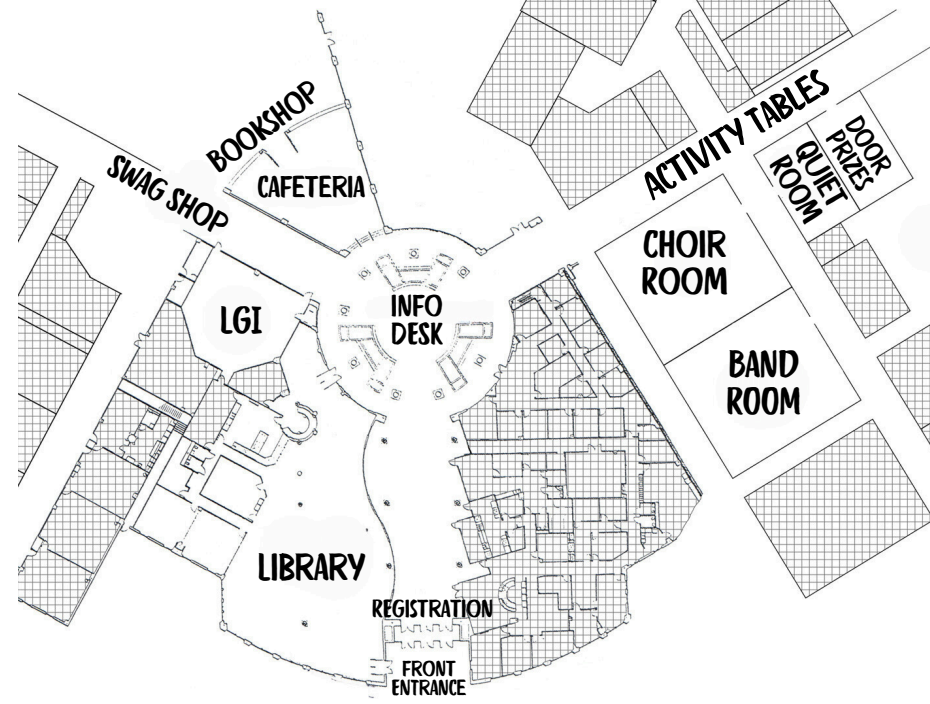

GYM #2
SIGNING LINES
LAST NAMES M-Z

GYM #1
SIGNING LINES
LAST NAMES A-L

NO ACTIVITIES PAST HERE

THEATER
KEYNOTE

FOLLOW US ON SOCIAL MEDIA
@TEENBOOKCON AND USE THE
HASHTAG #TEENBOOKCON25

THANKS TO OUR 2025 SPONSORS!

TIME	EVENT	LOCATION
12:50 - 1:30 PM	Breakout Sessions - Panel 3	
	Writing Life Alexis Castellanos, Jessica Goodman, Nic Stone, Kasie West	Gym #1
	The Power of Atmosphere Victoria Aveyard, Trang Thanh Tran, Justine Pucella Winans	Theater
	The Art of Anticipation Hafsah Faizal, Jan Gangsei, R.M. Gray, Leslie Lutz	Band
1:45 - 2:25 PM	Breakout Sessions - Panel 4	
	Relatable Alexis Castellanos, Sharon G. Flake, Rex Ogle, Ibi Zoboi	Band
	For the Love Victoria Aveyard, Kasie West, Amélie Wen Zhao	Theater
	Page Turning Perspectives Kendare Blake, J. Elle, Emma K. Ohland	LGI
	Plot Twist: It's Reality Laura Gao, Jessica Goodman, Tobias Madden, Nic Stone	Gym #1
2:40 - 3:20 PM	Breakout Sessions - Panel 5	
	Myth...conceptions J. Elle, Hafsah Faizal, Emily J. Taylor	LGI
	Main Character Energy R.M. Gray, Leslie Lutz, Amélie Wen Zhao	Band
	Lowkey Lit Jan Gangsei, Neal Shusterman, Trang Thanh Tran, Justine Pucella Winans	Theater
3:30 - 4:15 PM	Author Signing Lines	Gym #1 & #2